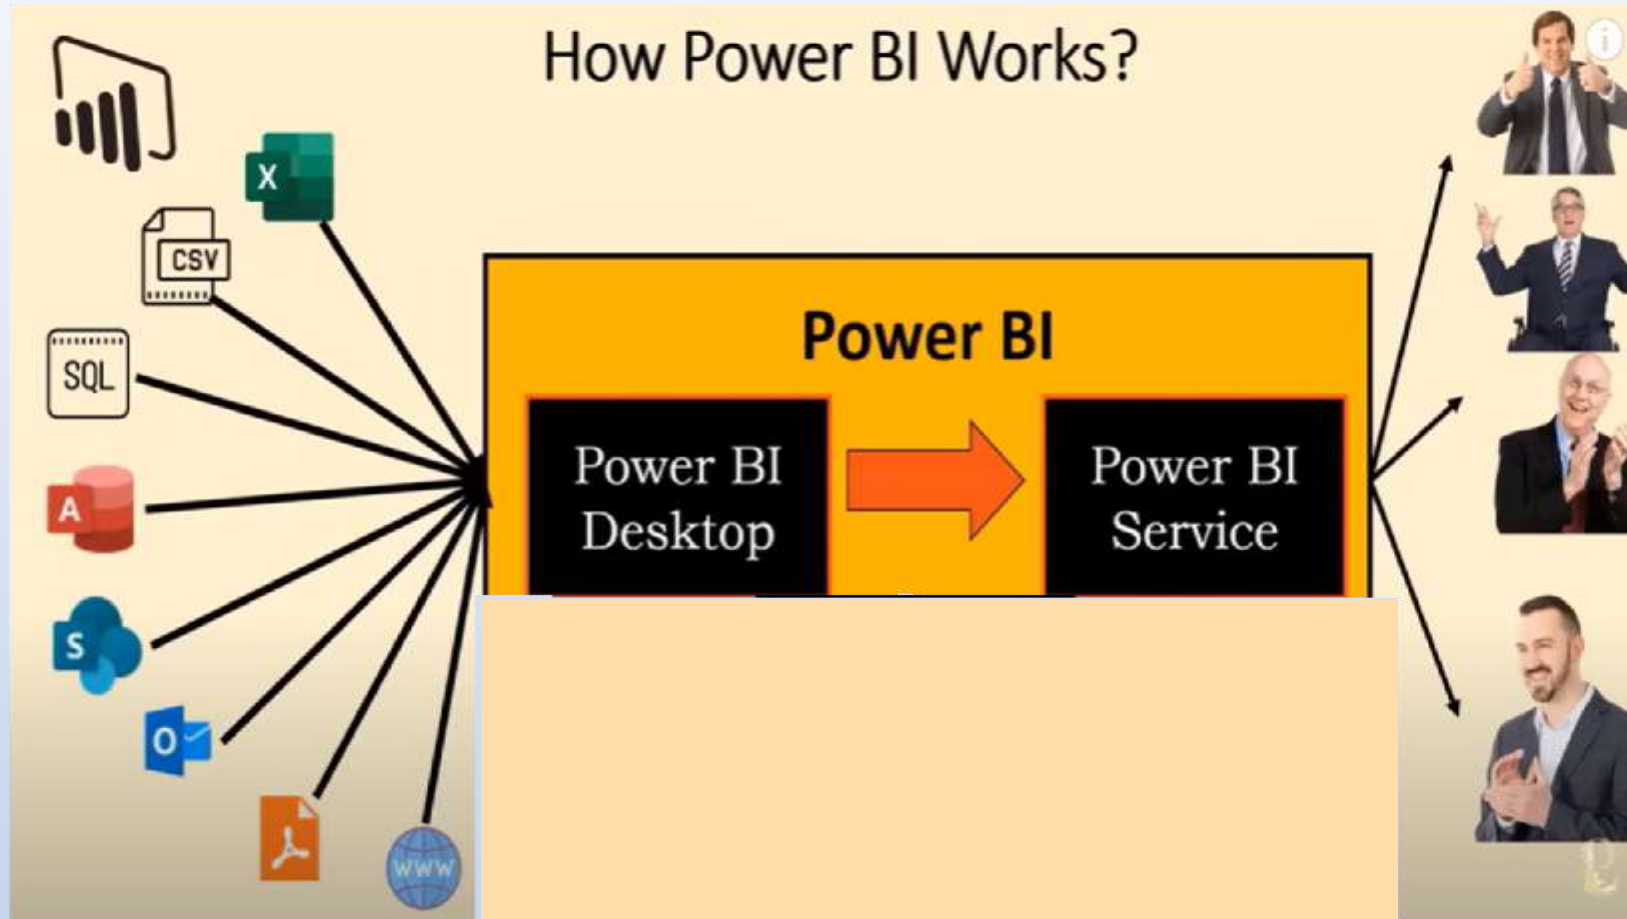

Power BI desktop is a developer tool, a desktop application, which we can download and install onto our laptop/desktop.

Power BI service is an online version, a cloud version which is used for