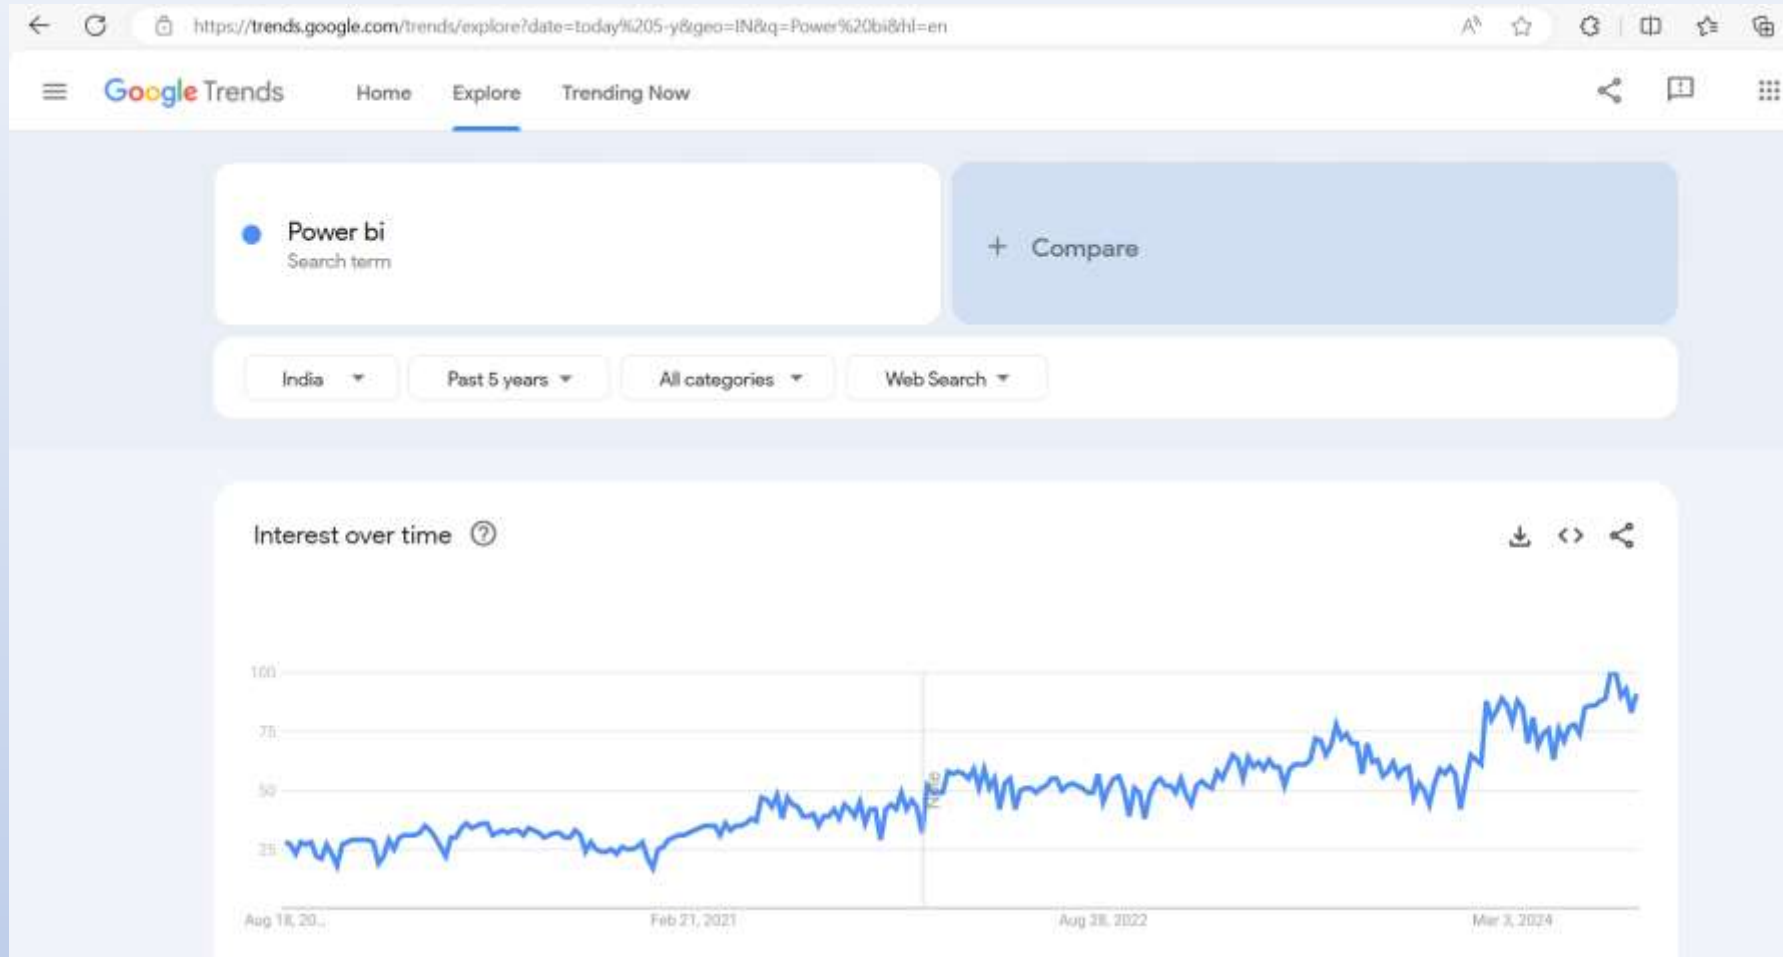

1. Search volume in Google: [Google Trends](https://trends.google.com/trends/explore?date=today%20y&geo=IN&q=Power%20bi&hl=en)